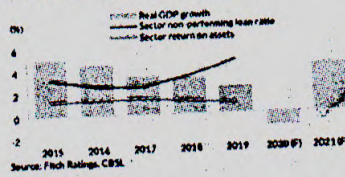

Daily news

2020/06/17

page no 09.

National poverty threshold crosses Rs 5,000

DINESH PERERA

The National Poverty Line as measured by the Department of Census and Statistics for May crossed the Rs 5,000 threshold. The figures were released on June 15. The district with the highest poverty line was Colombo with a threshold of Rs 5,434. The district with the lowest poverty line was Monaragala

with a threshold of Rs 4,713. The Department of Census and Statistics notes that the reason for the increase of the official poverty line is the High Colombo Consumer Price Index value reported for the month of May 2020.

The National Threshold in the base year of 2013 was Rs 3,730. The Department of Census and Statistics

GDP vs. Banking Sector Non-Performing Loans.

states the district poverty line can be interpreted to be the minimum expenditure per person per month needed to fulfill basic needs.